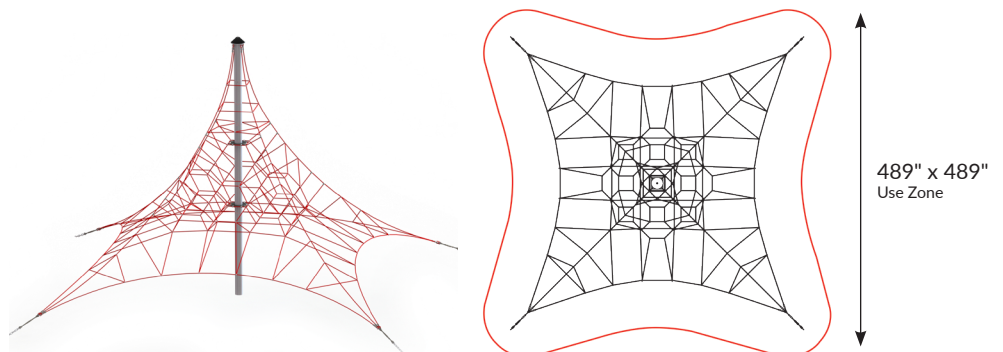

NetPlay Climber Series

Spider Climber 6-4

Description

With intricate multi-directional grip capacity and a strategic internal rope network, NetPlay Climbers offer a truly exciting and age-variable addition to any playscape while providing clear sightlines and advanced safety.

The colorful square and rectangular meshes of the climbers are the perfect focal point for any playground. These 3-D play structures allow children of all ages to use their imaginations. Kids learn to take risks while climbing, balancing, and engaging in open play.

Features

- 8 inch diameter steel post with cap
- Rubber sitting platforms
- Made with 18 mm Netform™ comfort-grip surface rope
- Supportive climbing

Specifications

Installed Height:	252 inches
Fall Height:	72 inches
Use Zone:	489" x 489"
Age Group:	5-12 years
Capacity:	34

Climbers are available in different sizes and configurations depending on the target age group, budget, or spacing your site requires.

through Huck-Seiltechnik

860.531.2391
NetPlayUSA.com

Copyright © NetPlay USA, LLC
NP20-07.1